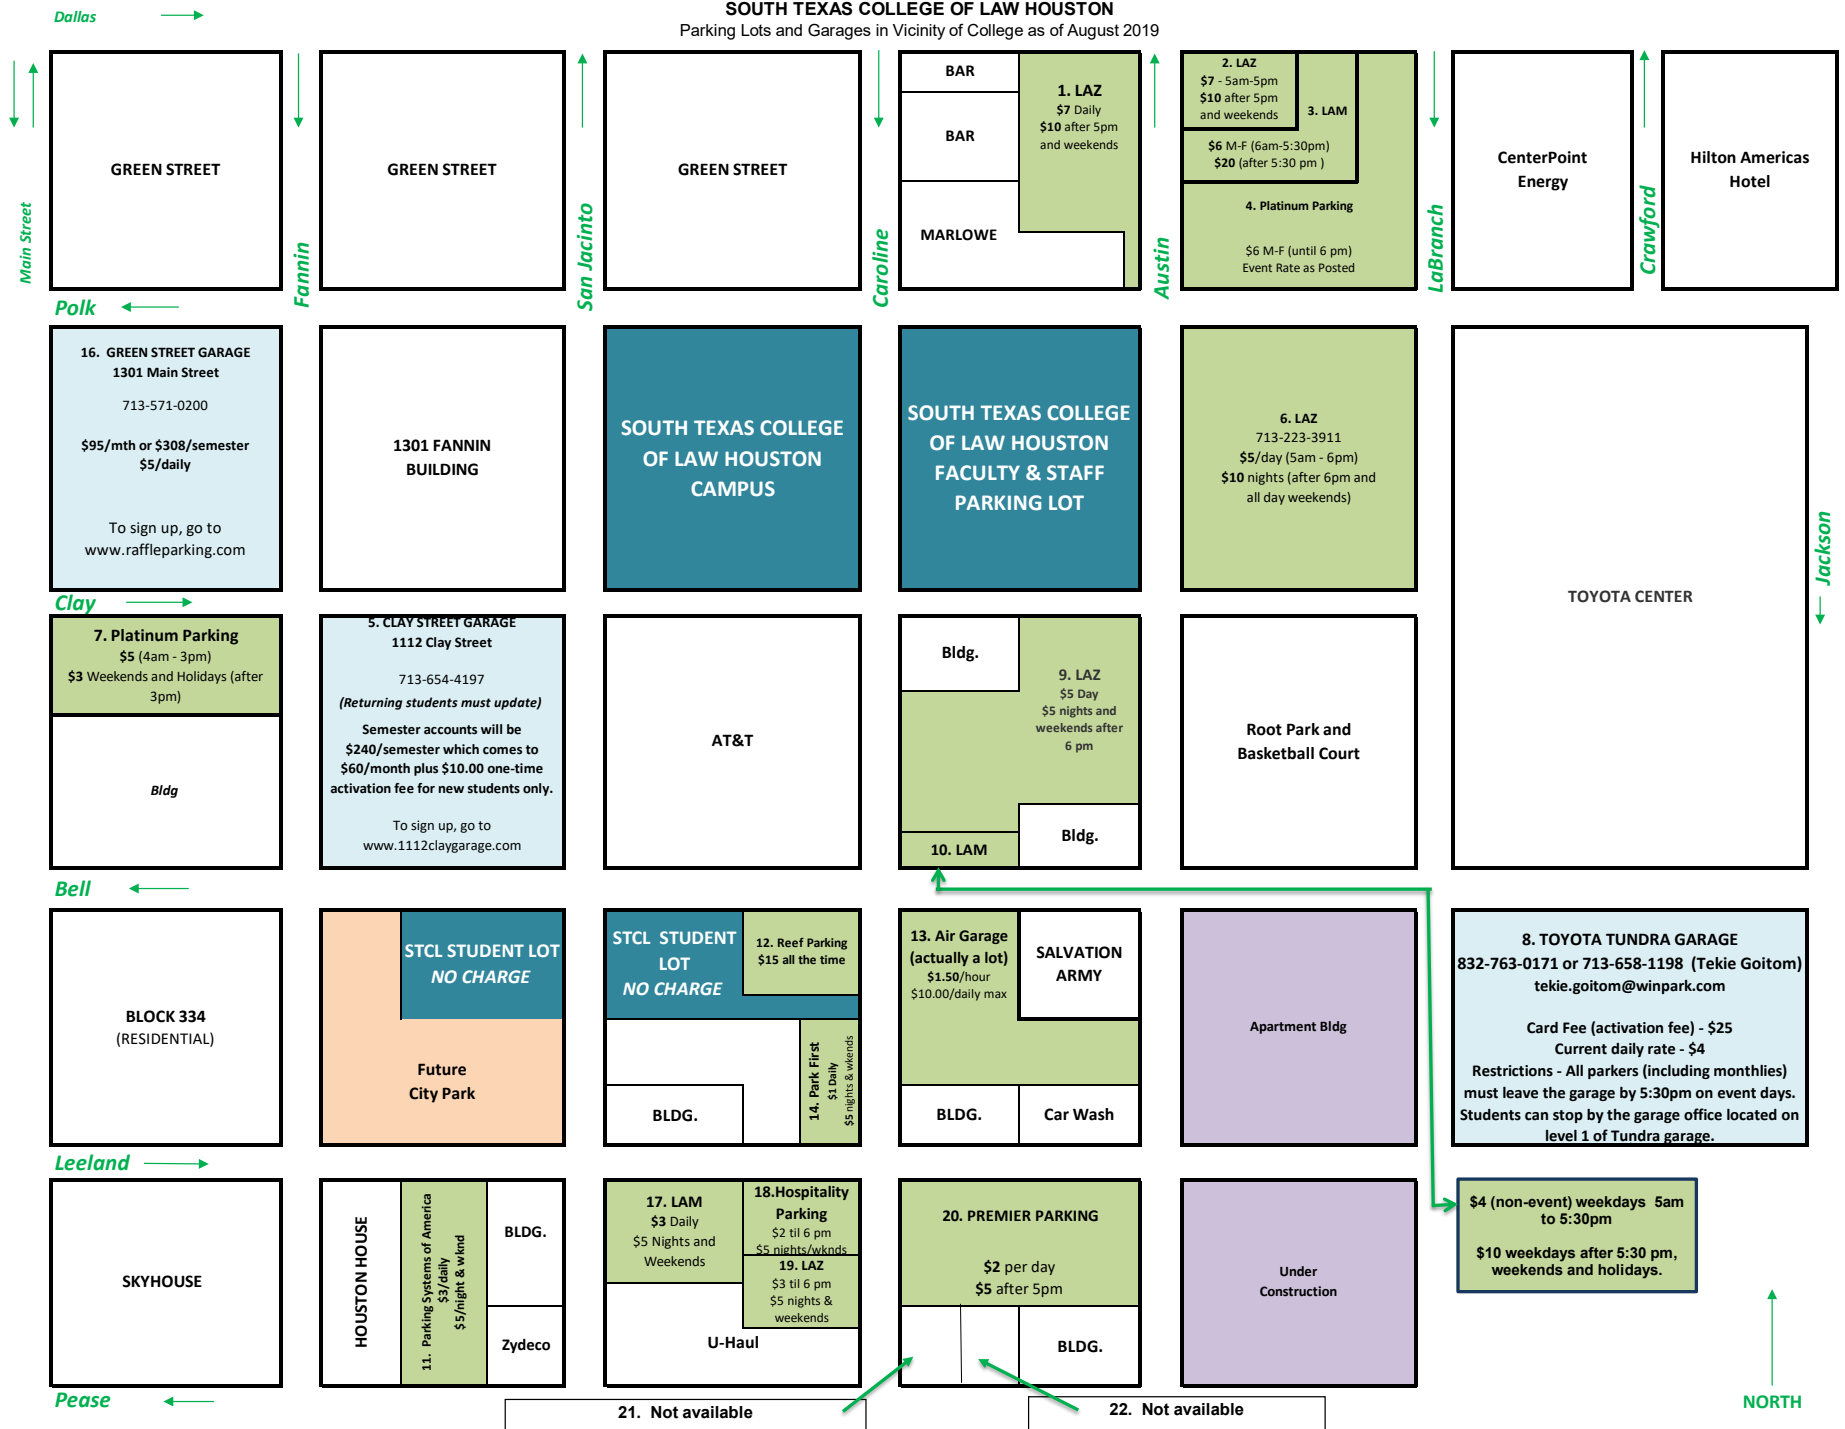

**SOUTH TEXAS COLLEGE OF LAW HOUSTON**  
 Parking Lots and Garages in Vicinity of College as of August 2019

Open Lots

Parking Garages

Student Parking No Charge

NORTH ↑

	<b>LOCATION</b>	<b>DAILY</b>	<b>NIGHT &amp; WEEKENDS</b>
1	LAZ, 713-659-8312, 1200 AUSTIN	\$7 DAILY	\$10 AFTER 5PM AND WEEKENDS
2	LAZ , 713-659-8312, 1402 DALLAS	\$7 DAILY	\$10 AFTER 5PM AND WEEKENDS
3	LAZ , 713-659-8312	\$6 MONDAY - FRIDAY 6AM-6:30PM	\$20 AFTER 5:30PM & WEEKENDS
4	PLATINUM PARKING	\$6 DAILY UNTIL 6PM	EVENT RATES AS POSTED
5	CLAY STREET GARAGE STANDARD PARKING 713-654-4197	Semester accounts will be \$240/semester which comes to \$60/month plus \$10.00 one-time activation fee for new students only.	
6	LAZ, 713-659-8312, 1317 CLAY	\$5 DAILY (5AM-6PM)	\$10 NIGHTS (AFTER 6PM) AND ALL DAY WEEKENDS
7	PLATINUM PARKING	\$5 DAILY (4AM-3PM)	\$3 EVENINGS AFTER 3PM & HOLIDAYS AFTER 3 PM
8	TOYOTA TUNDRA GARAGE	Card Fee (activation fee) - \$25 Current daily rate - \$4 Restrictions - All parkers (including monthlies) must leave the garage by 5:30pm on event days	
9	LAZ PARKNG, 713-659-8312	\$5 ALL THE TIME	\$5 ALL THE TIME
10	LAM PARKING, 713-871-0973	\$4 (NON-EVENT) WEEKDAYS 5AM-5:30PM	\$10 WEEKDAYS AFTER 5:30PM, WEEKENDS AND HOLIDAYS
11	Parking Systems of America, 713-651-8047	\$3/daily	\$5/night & wknd
12	REEF PARKING 1502 CAROLINE	DAILY - NIGHTS - 6PM-2:59AM - \$15	WEEKENDS 12AM-11:59PM - \$15
13	AIR GARAGE (actually a lot) - 281-317-6662 (CALLED FOR PRICING)	\$1.50 per hour \$10.00 daily max	
14	PARK FIRST, 1200 LEELAND	\$1 DAILY	\$5 NIGHTS & WEEKENDS
15	NOT LISTED ON MAP		
16	GREEN STREET GARAGE	\$95/mth -- \$308/semester -- \$5/daily	
17	LAM PARKING, 713-871-0973	\$3 (NON-EVENT) WEEKDAYS 5AM-5:30PM	\$5 WEEKDAYS AFTER 5:30PM, WEEKENDS AND HOLIDAYS
18	HOSPITALITY PARKING, 1218 LEELAND	\$2 DAILY	\$5 NIGHTS & WEEKENDS
19	LAZ PARKING 713-659-8312	\$3.00 DAILY	\$5.00 EVENINGS/WKND
20	PREMIER PARKING	\$2 DAILY UNTIL 5PM	\$5 AFTER 5PM & WEEKENDS
21	LOT NOT AVAILABLE		
22	LOT NOT AVAILABLE		